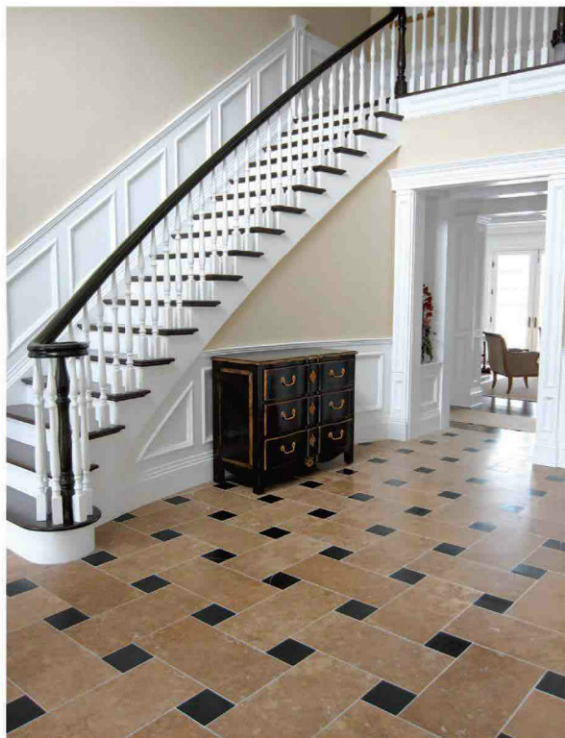

noce honed basket weave 12"x24", nero honed dot 6"x6"