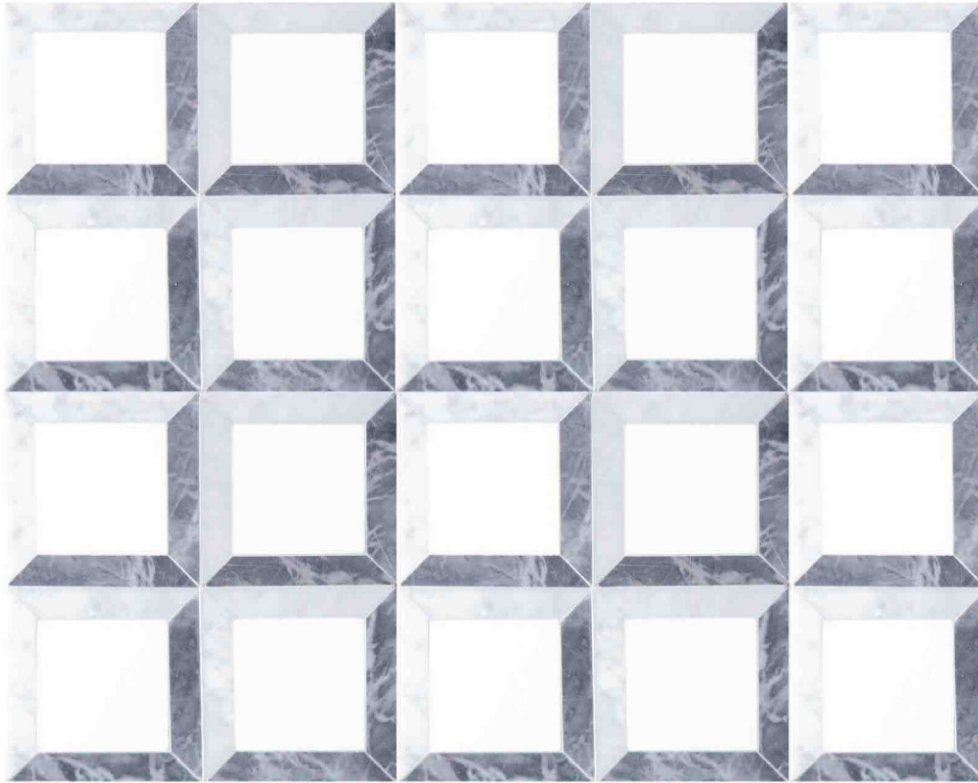

zina

scale 3/16"=1"