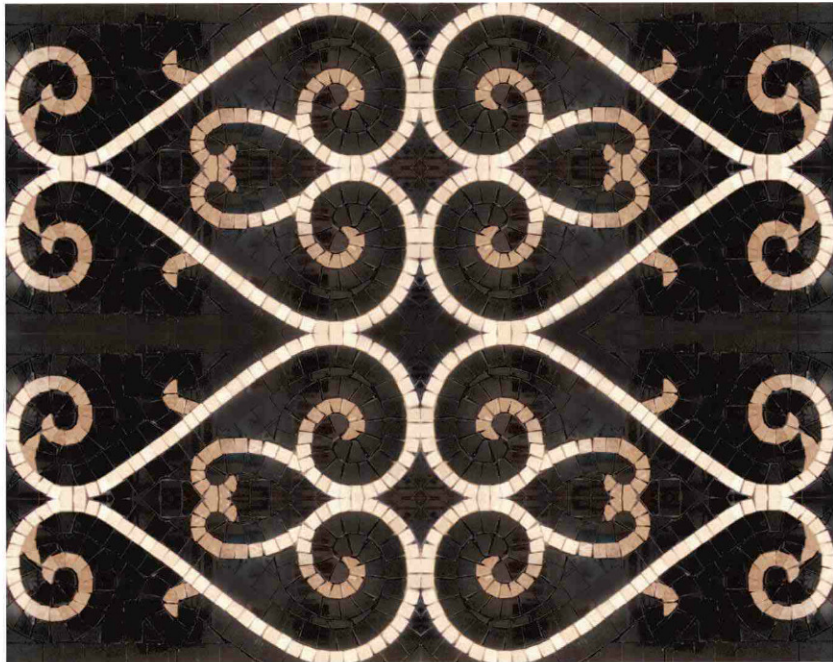

lilly

catra

left page 10" ciadol  
collection available in any color combination  
for coordinating field sizes see page 294-299

sienna

left page 12" mia, 2 1/4" celo border  
 collection available in any color combination  
 for coordinating field sizes see page 294-299