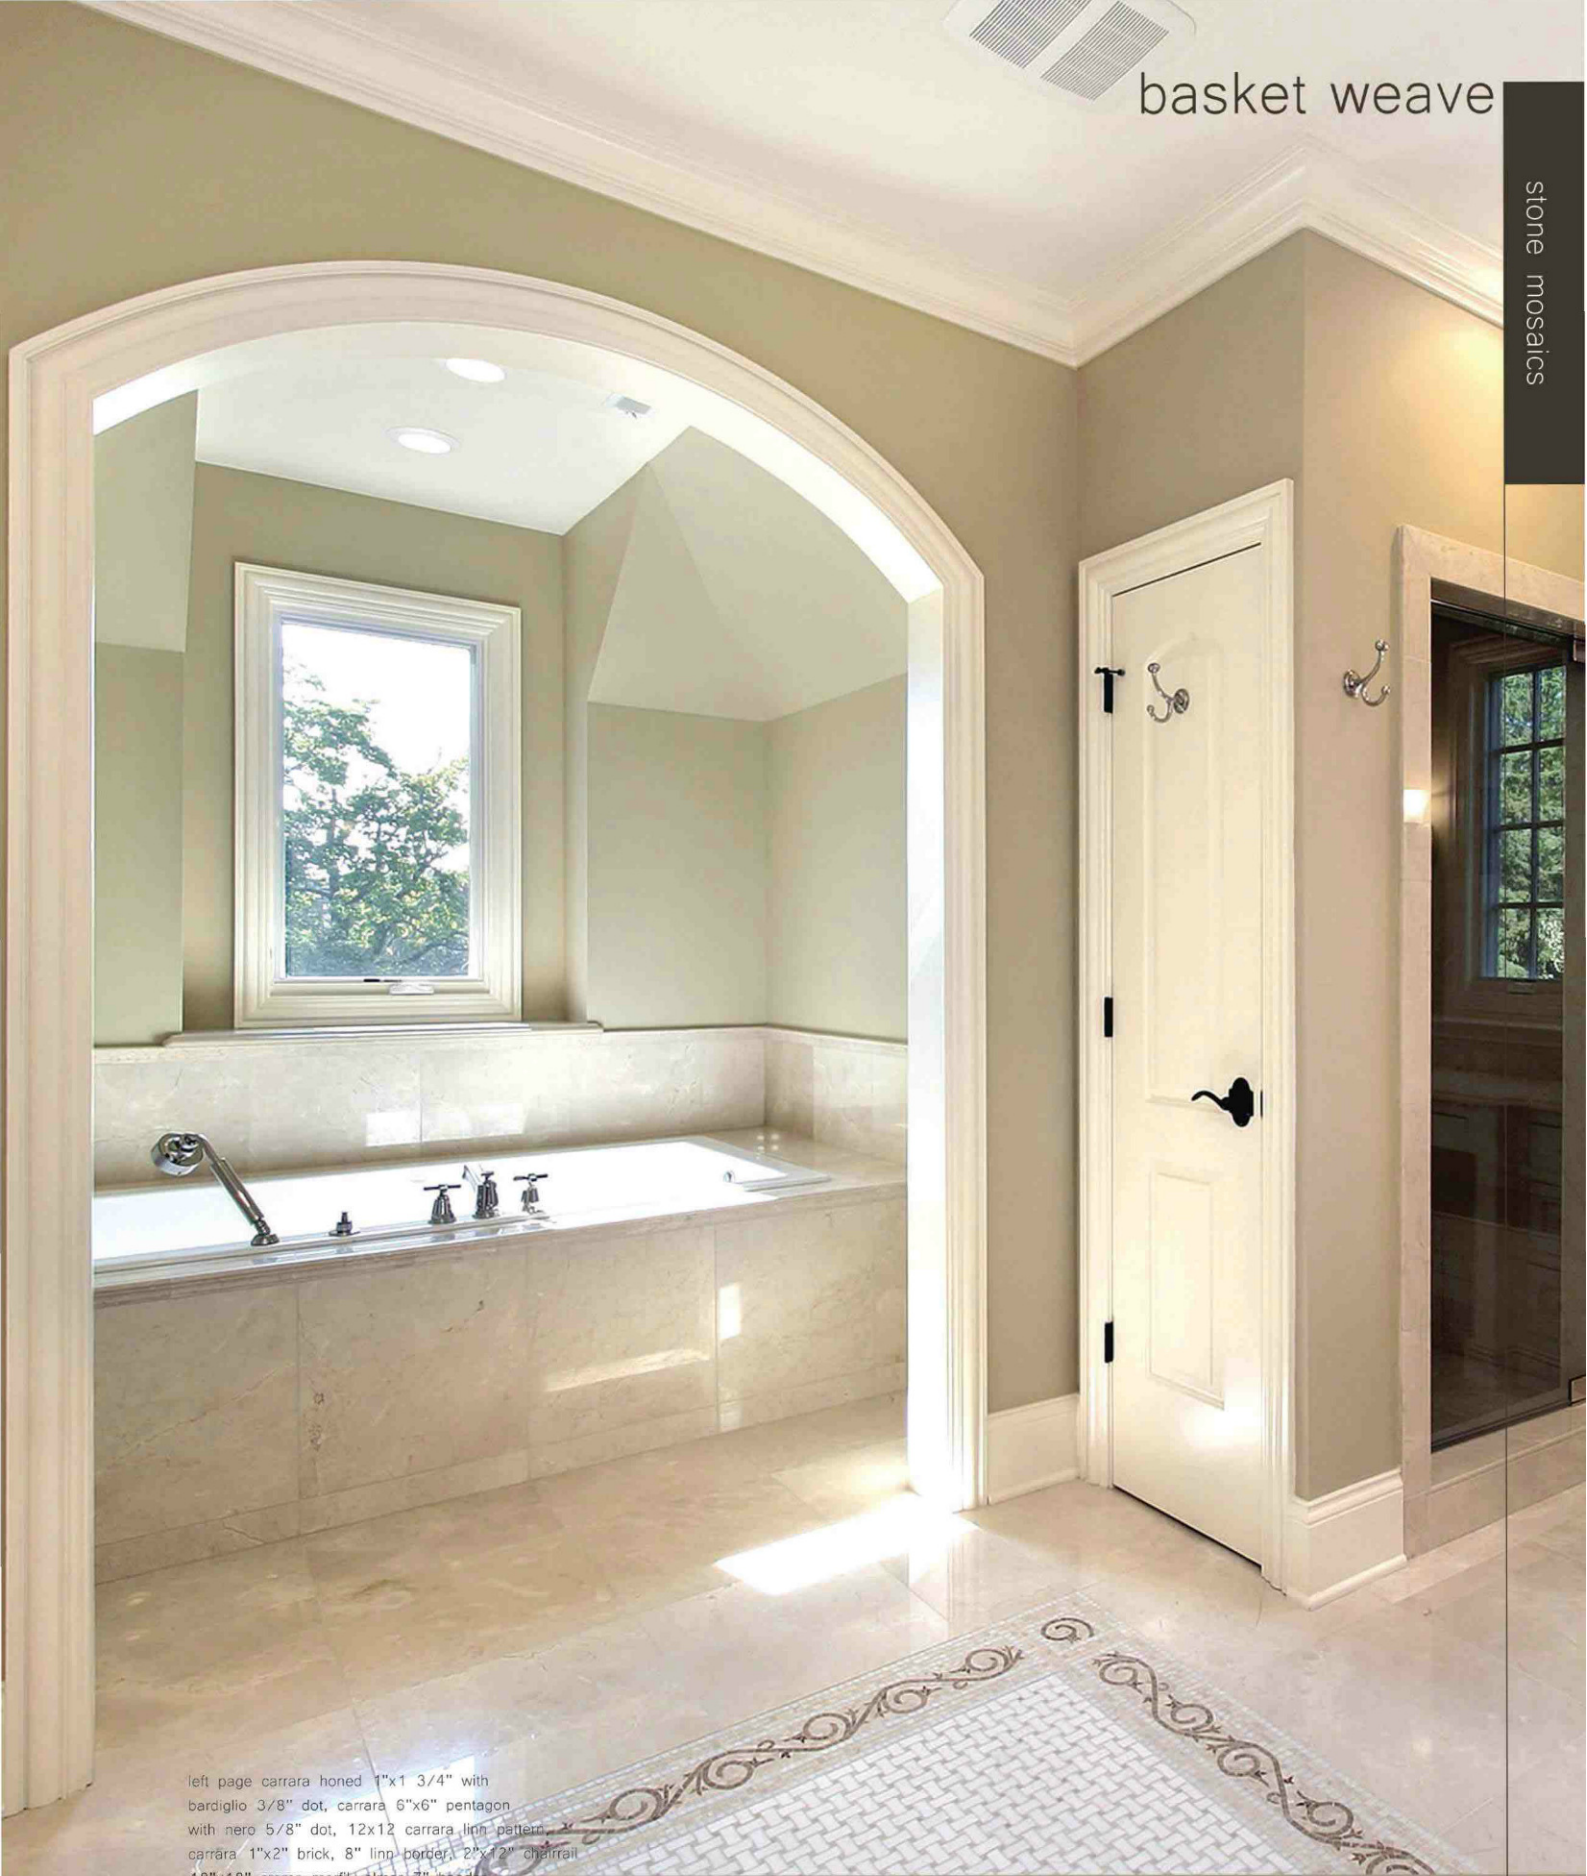

left page carrara honed 1"x1 3/4" with bardiglio 3/8" dot, carrara 6"x6" pentagon with nero 5/8" dot, 12x12 carrara lion pattern, carrara 1"x2" brick, 8" lino border, 2"x12" chairrail, 18"x18" crema marfil, almar 7" boeder, 1"x1 3/4" thassos basket weva ewith crema marfil 3/8" dor collection is available in any color combination for coordinating field sizes see page 294-299