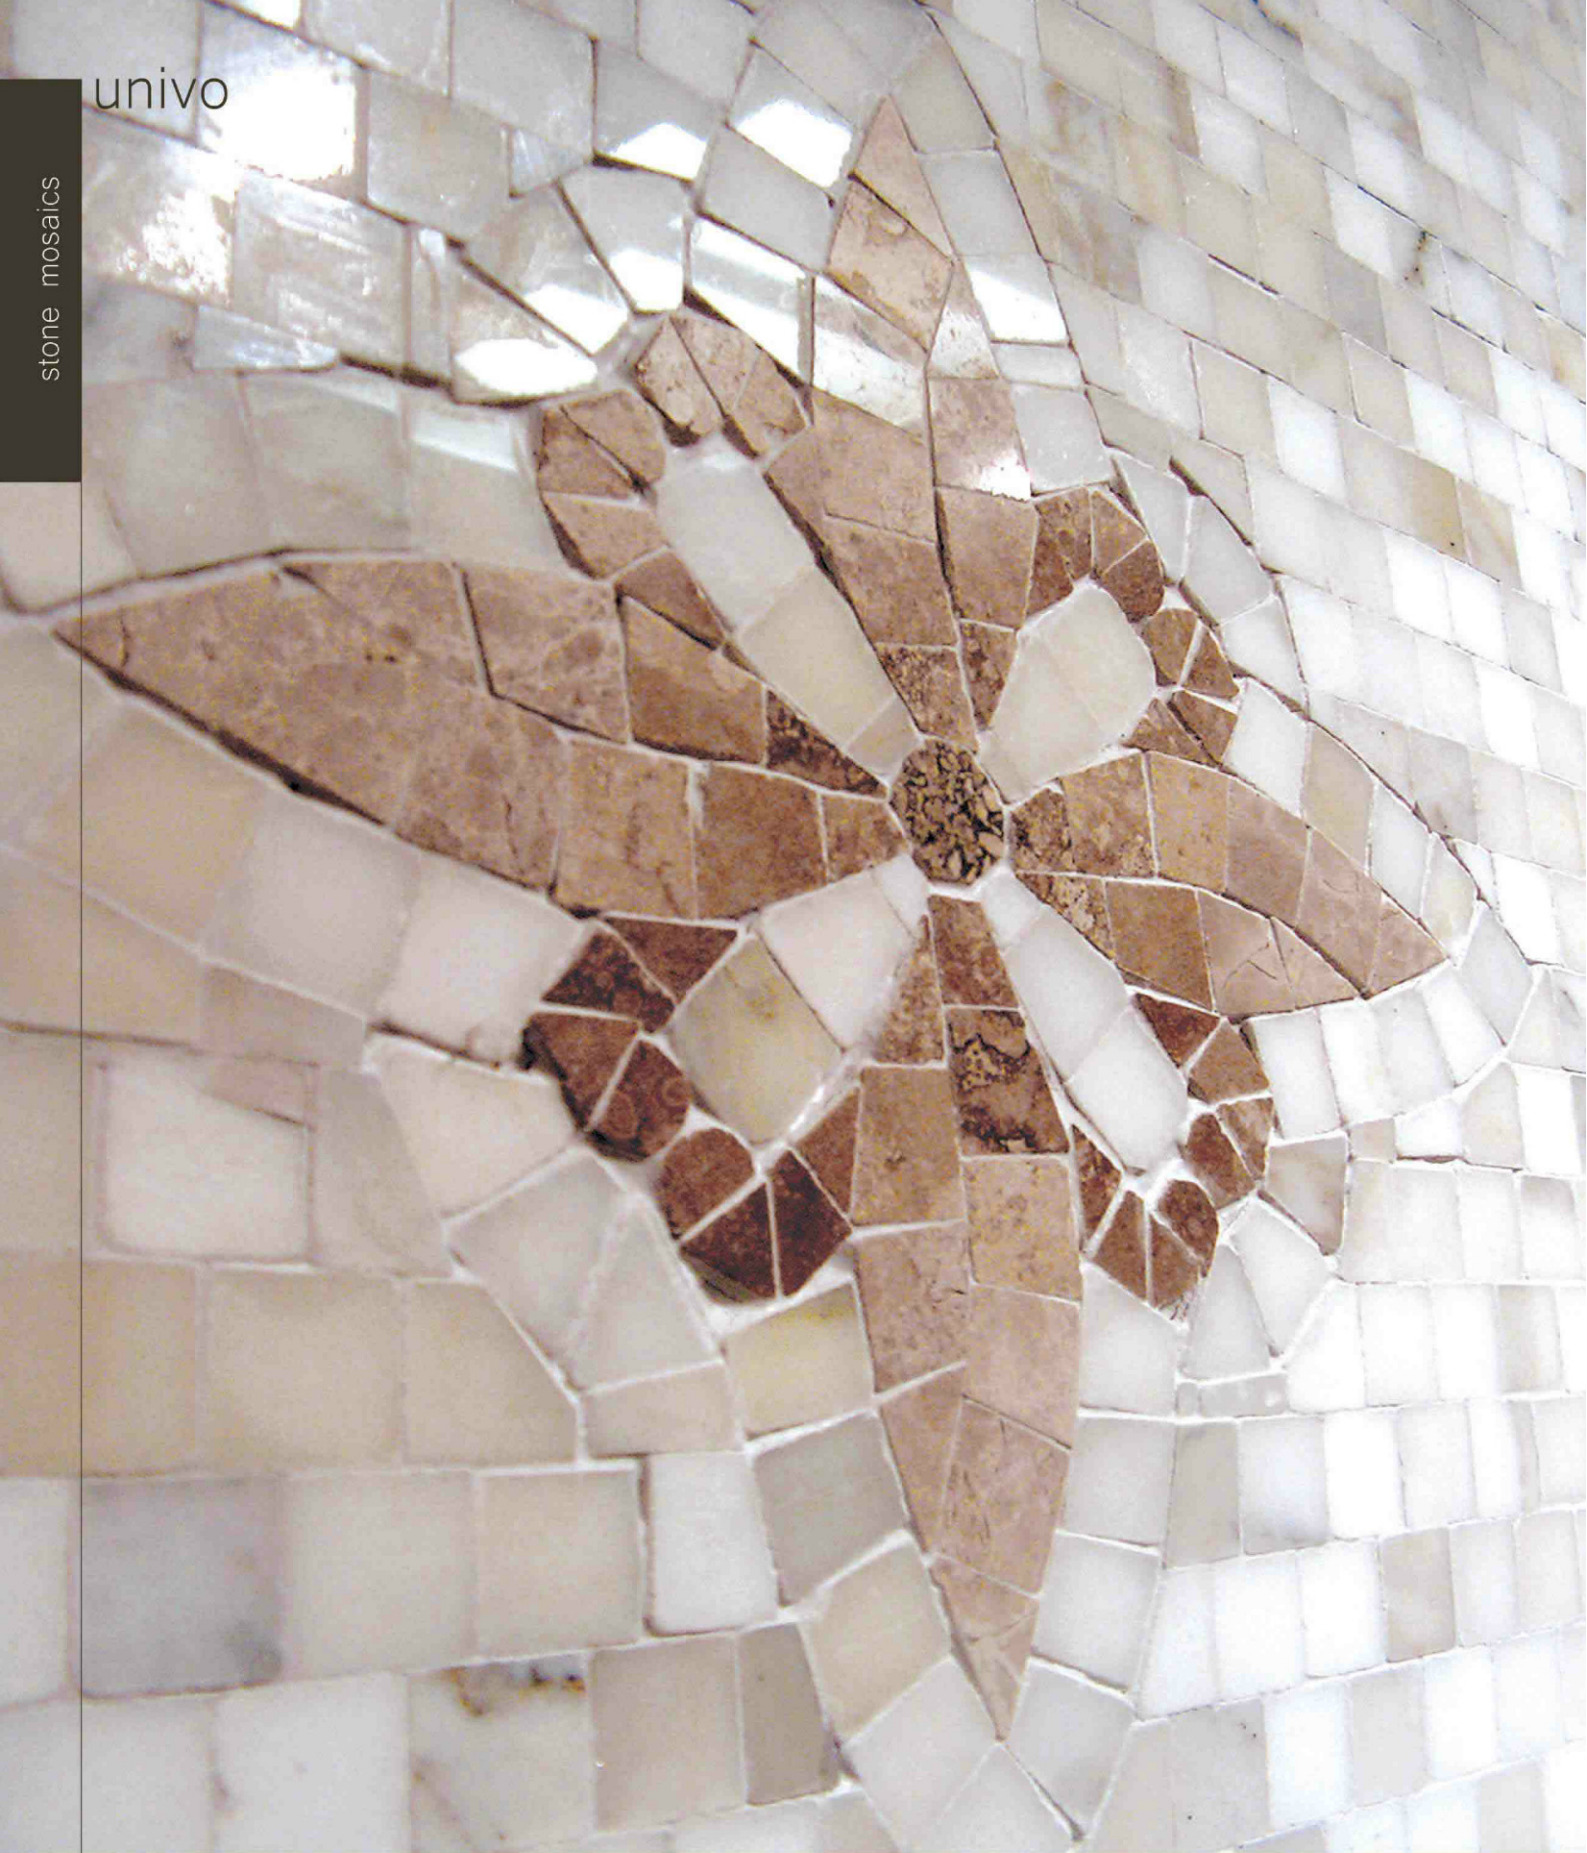

univo

stone mosaics

above azali detail
collection available in any color combination
for coordinating field sizes see page 294-299