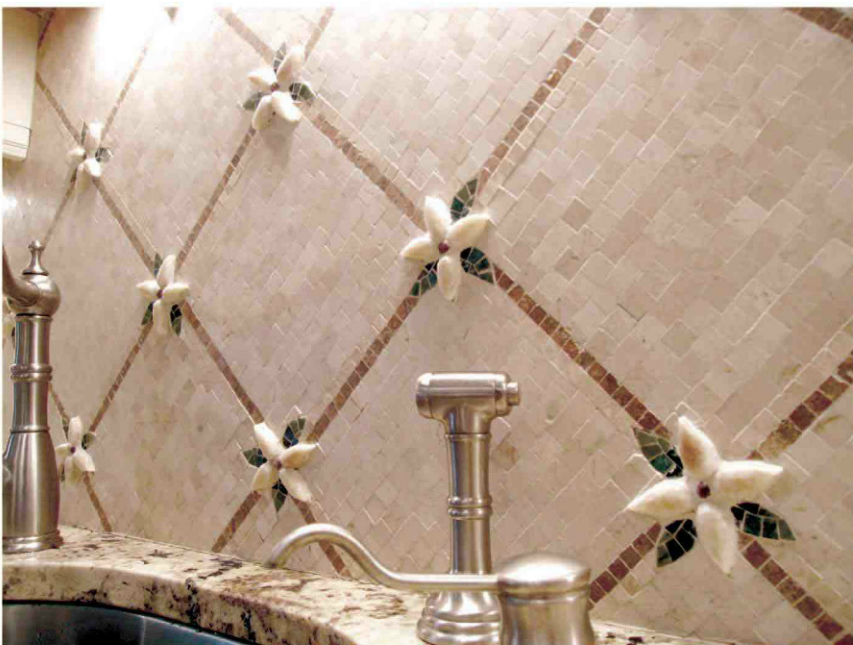

44"x54" vinca mural, 8"x16" durango honed  
2"x12" durango chairrail

vinca

barley

ambia

collection available in any color combination  
for coordinating field sizes see page 294-299

diafol 10"

azali

magnolia