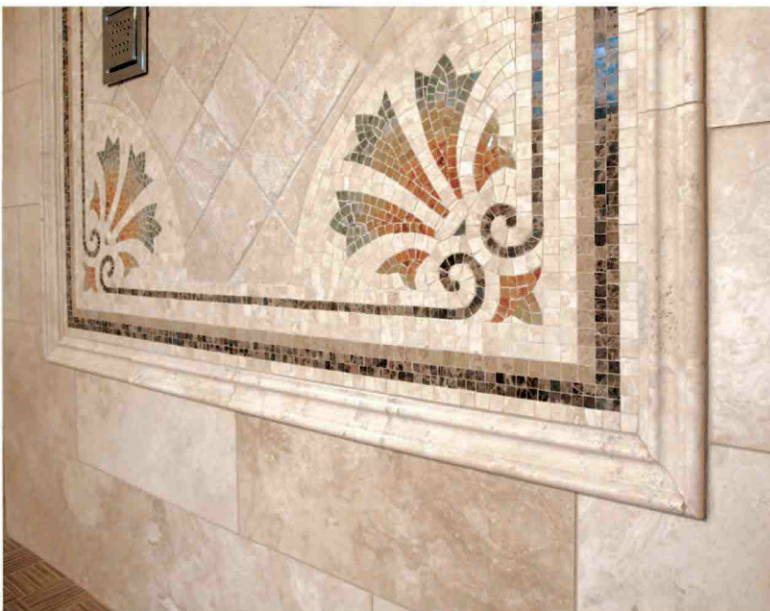

44"x54" vinca mural, 8"x16" durango honed
2"x12" durango chairrail