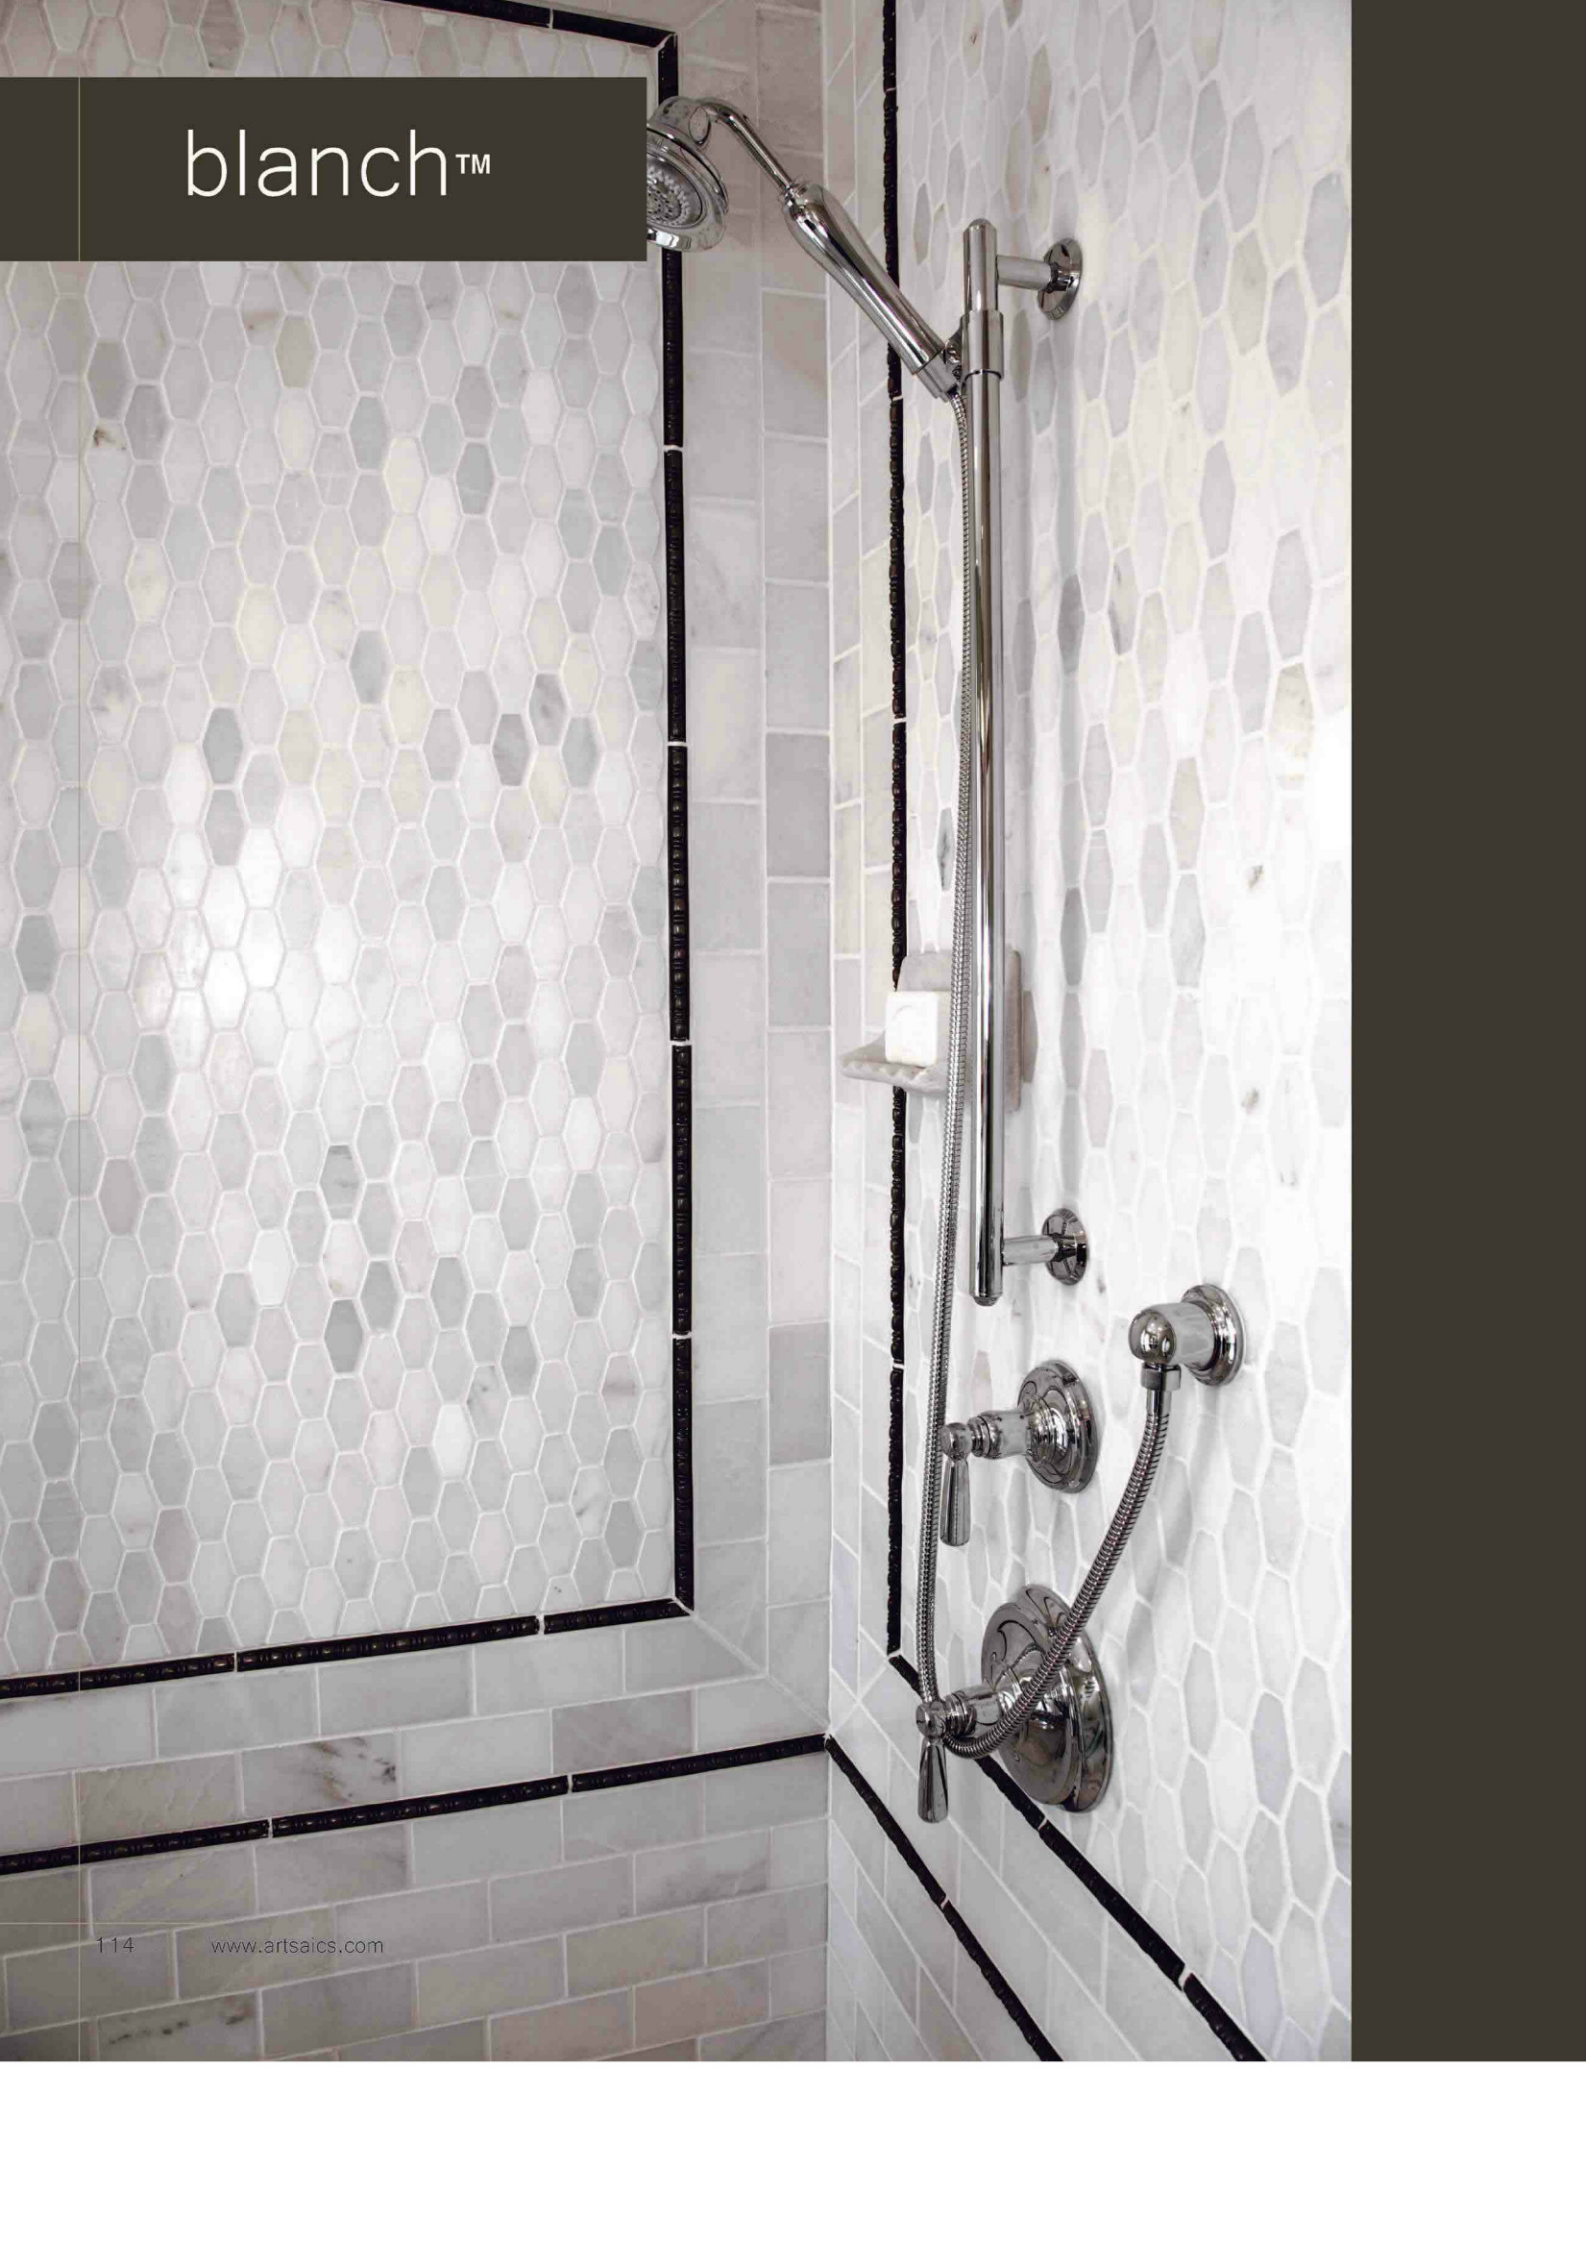

chez

viena  
36"x60"

left page 36" x 60" viena  
collection available in any color combination  
for coordinating field sizes see page 294-299

blanch™

cass

lank

tore

tella