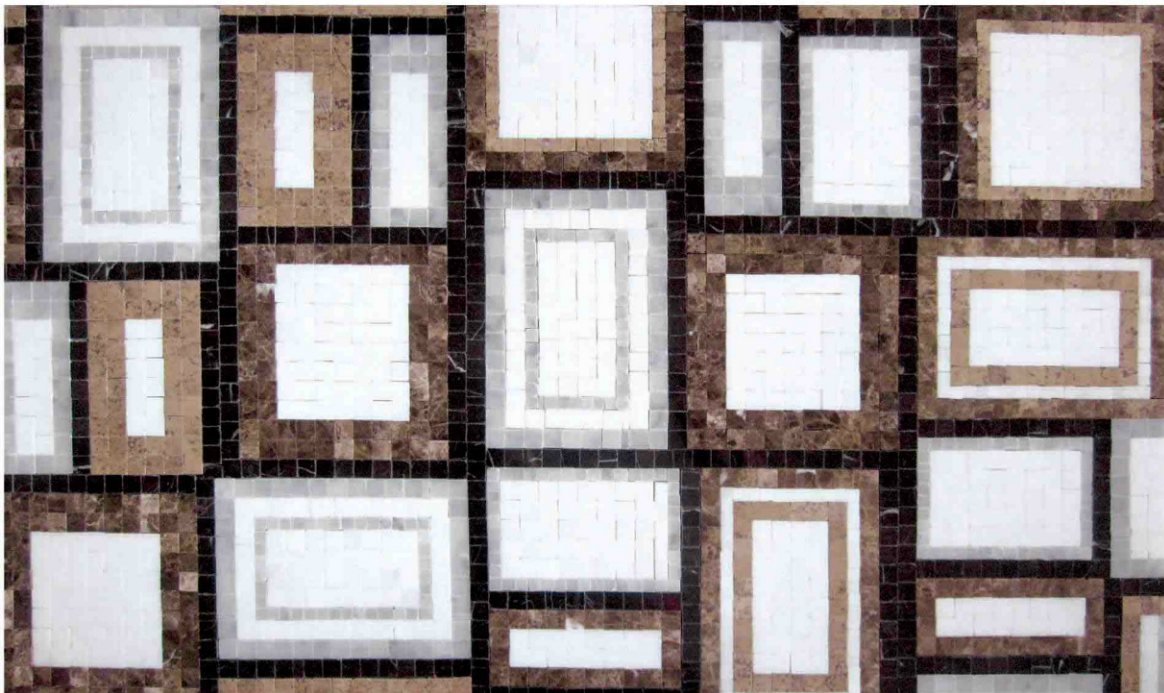

anandale

echochic

left page anandale detail  
collection available in any color combination  
for coordinating field sizes see page 294-299

briar

verbena

aralias

left page verbena, 5/8" x 5/8" durango honed offset joint  
 collection available in any color combination  
 for coordinating field sizes see page 294-299