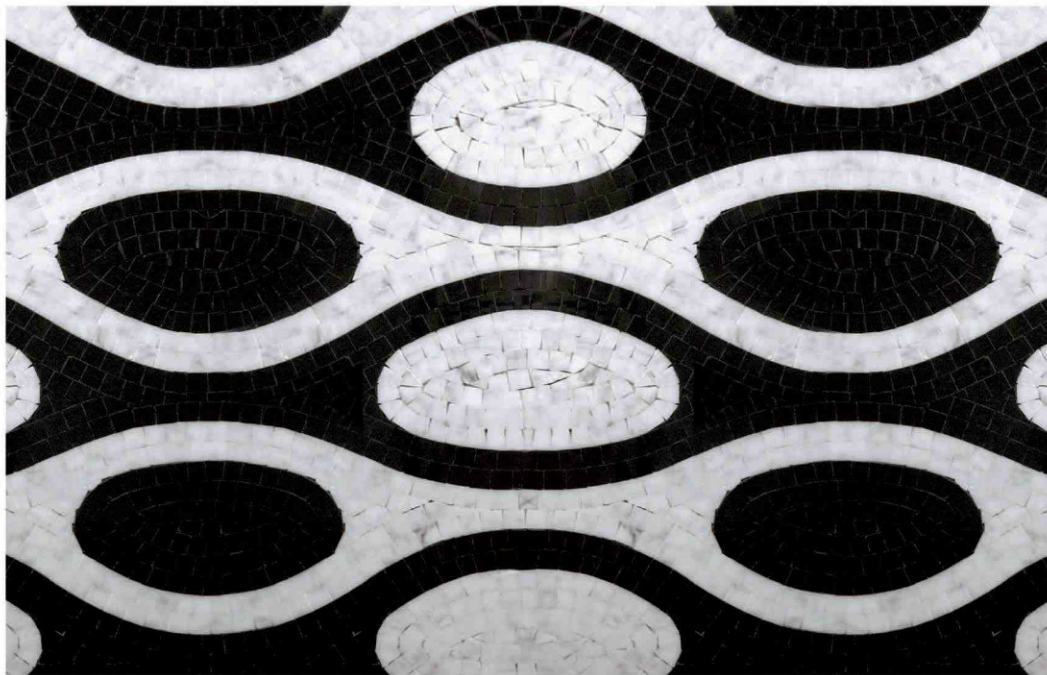

clary

scale 3/16"=1"

collection available in any color combination  
for coordinating field sizes see page 294-299

bianco

cedron

collection available in any color combination  
for coordinating field sizes see page 294-299