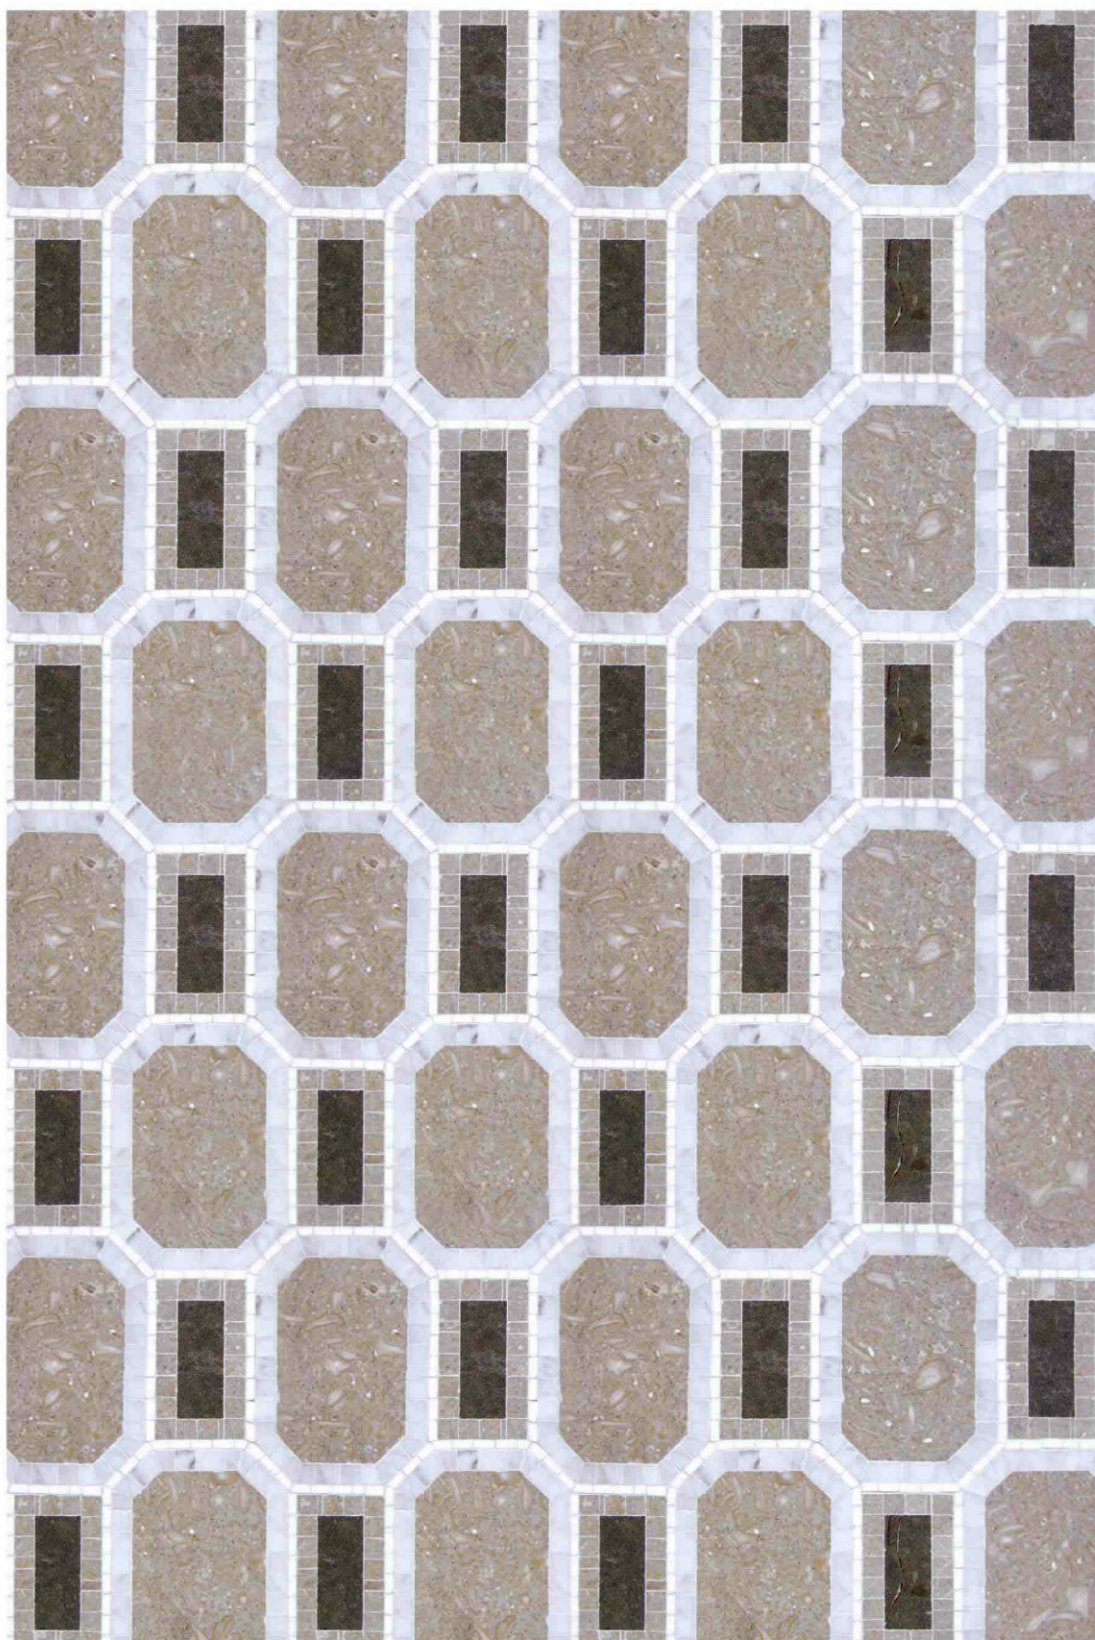

ellfa

collection available in any color combination
for coordinating field sizes see page 294-299