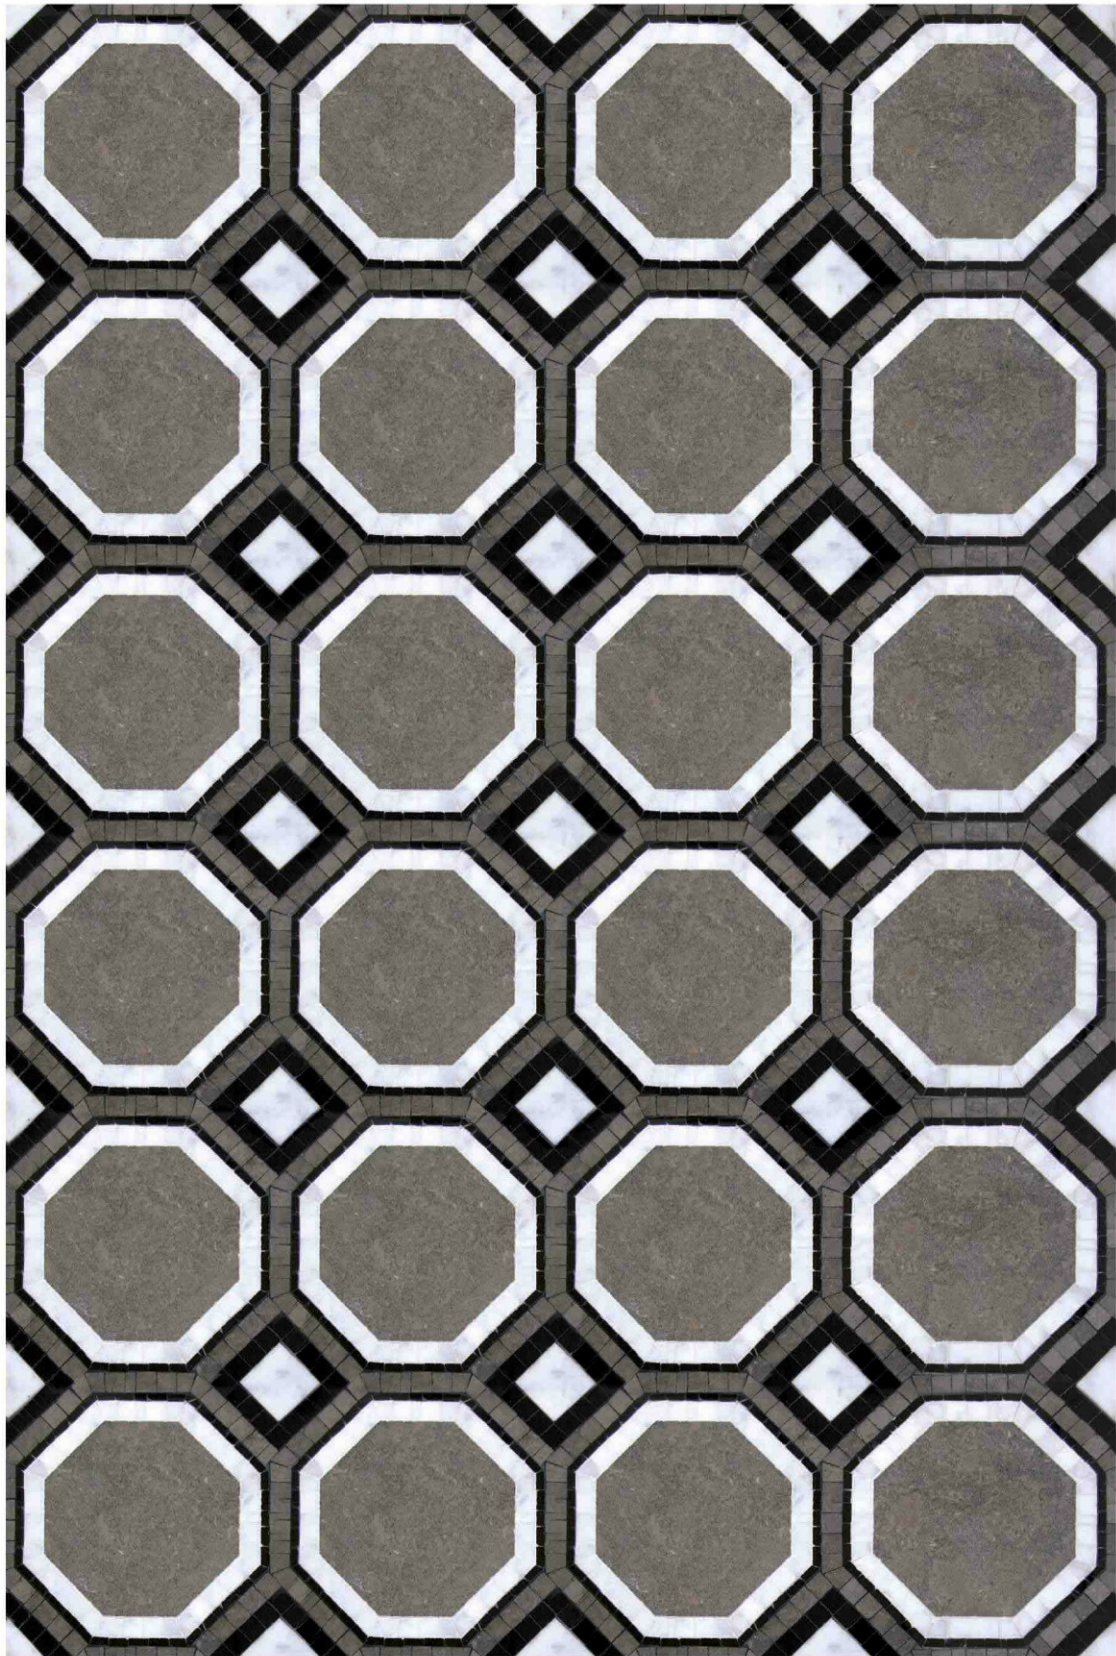

kate

scale 3/16"=1"