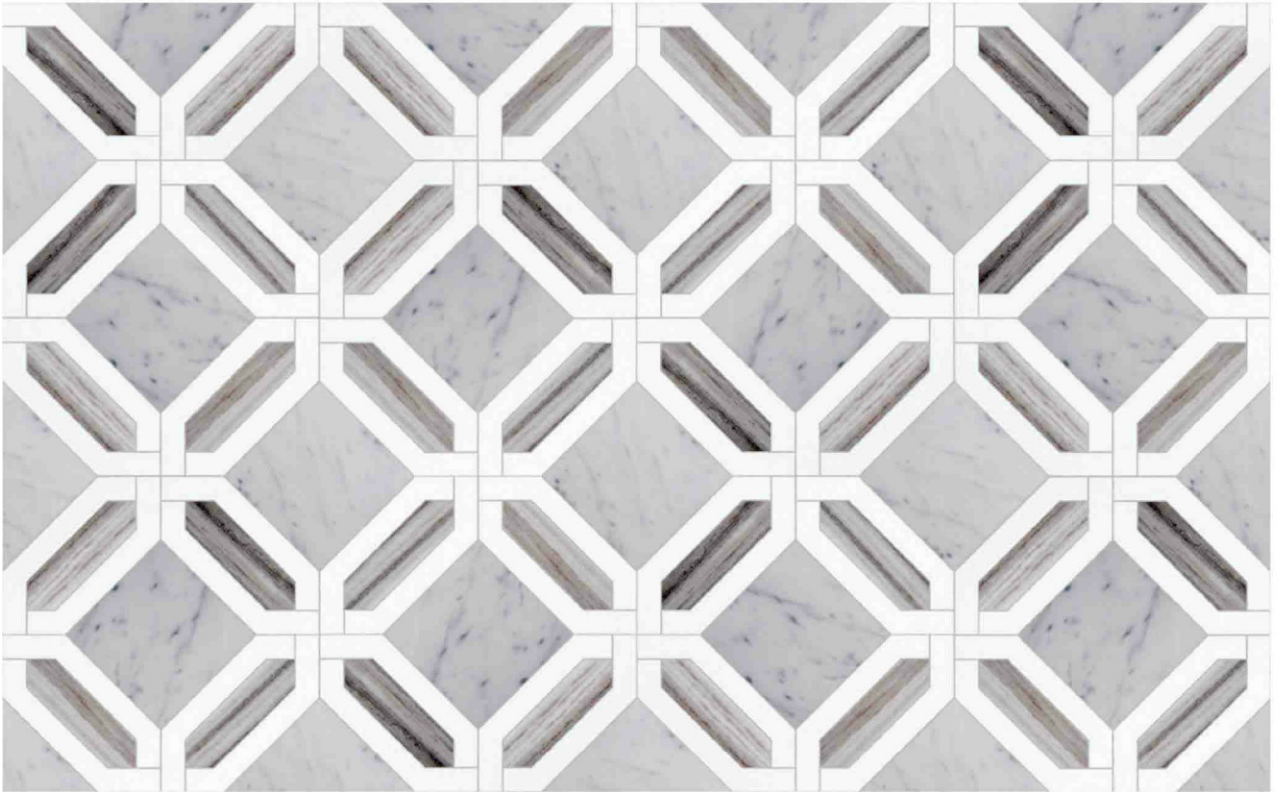

collection available in any color combination  
for coordinating field sizes see page 209-212

cartus

scale 3/16" = 1"

burneo

ola

juter

collection available in any color combination  
for coordinating field sizes see page 294-299