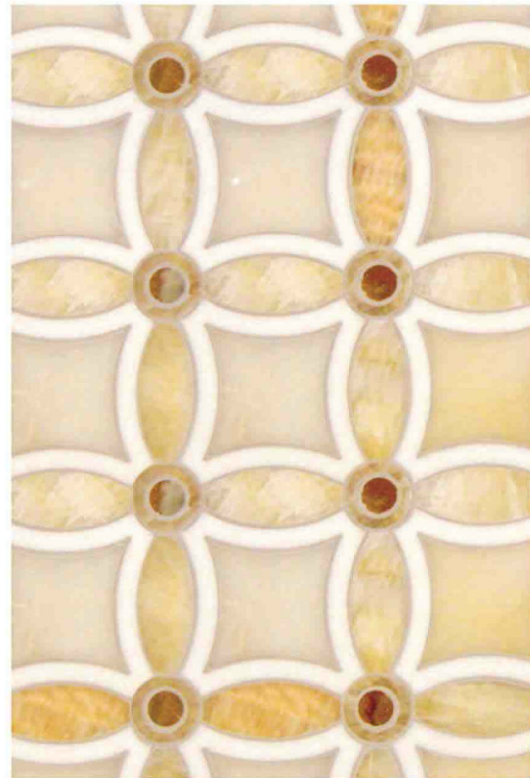

adimas

scale 3/16"=1"