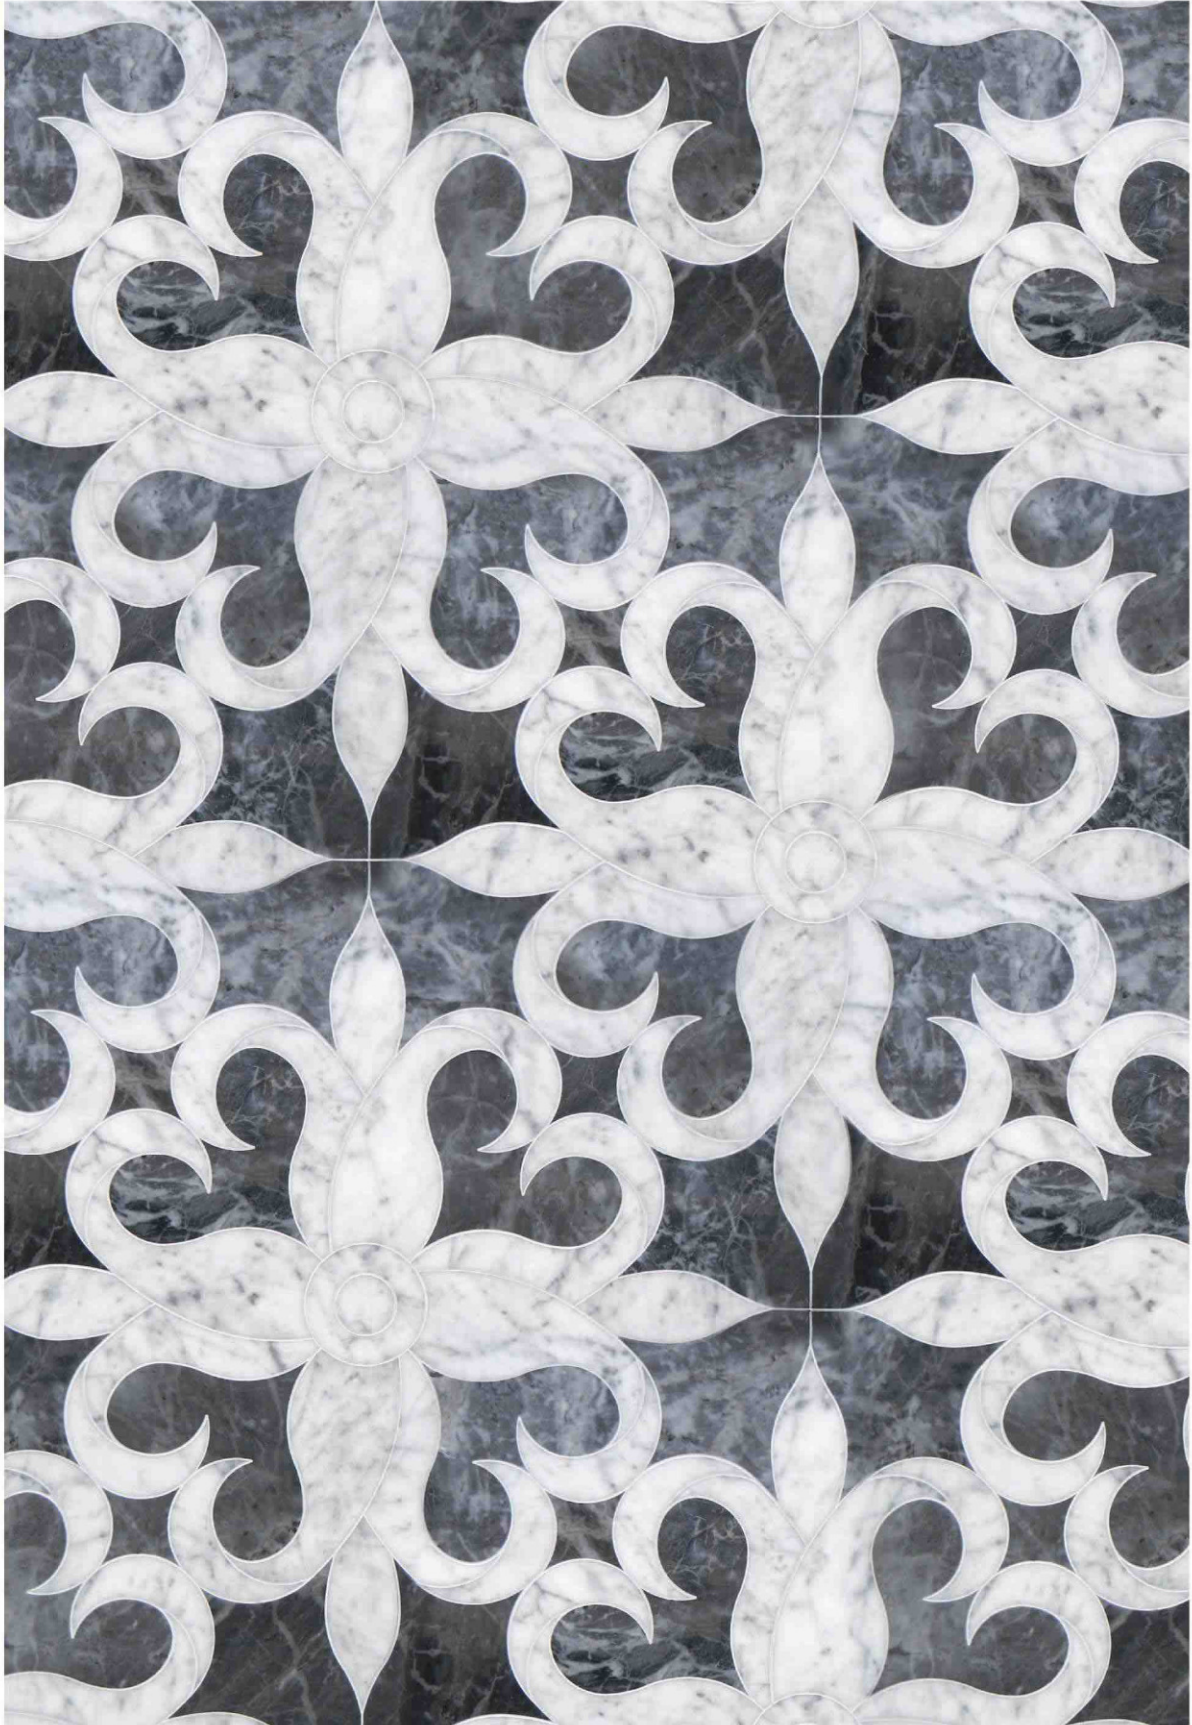

curv

collection available in any color combination
for coordinating field sizes see page 294-299