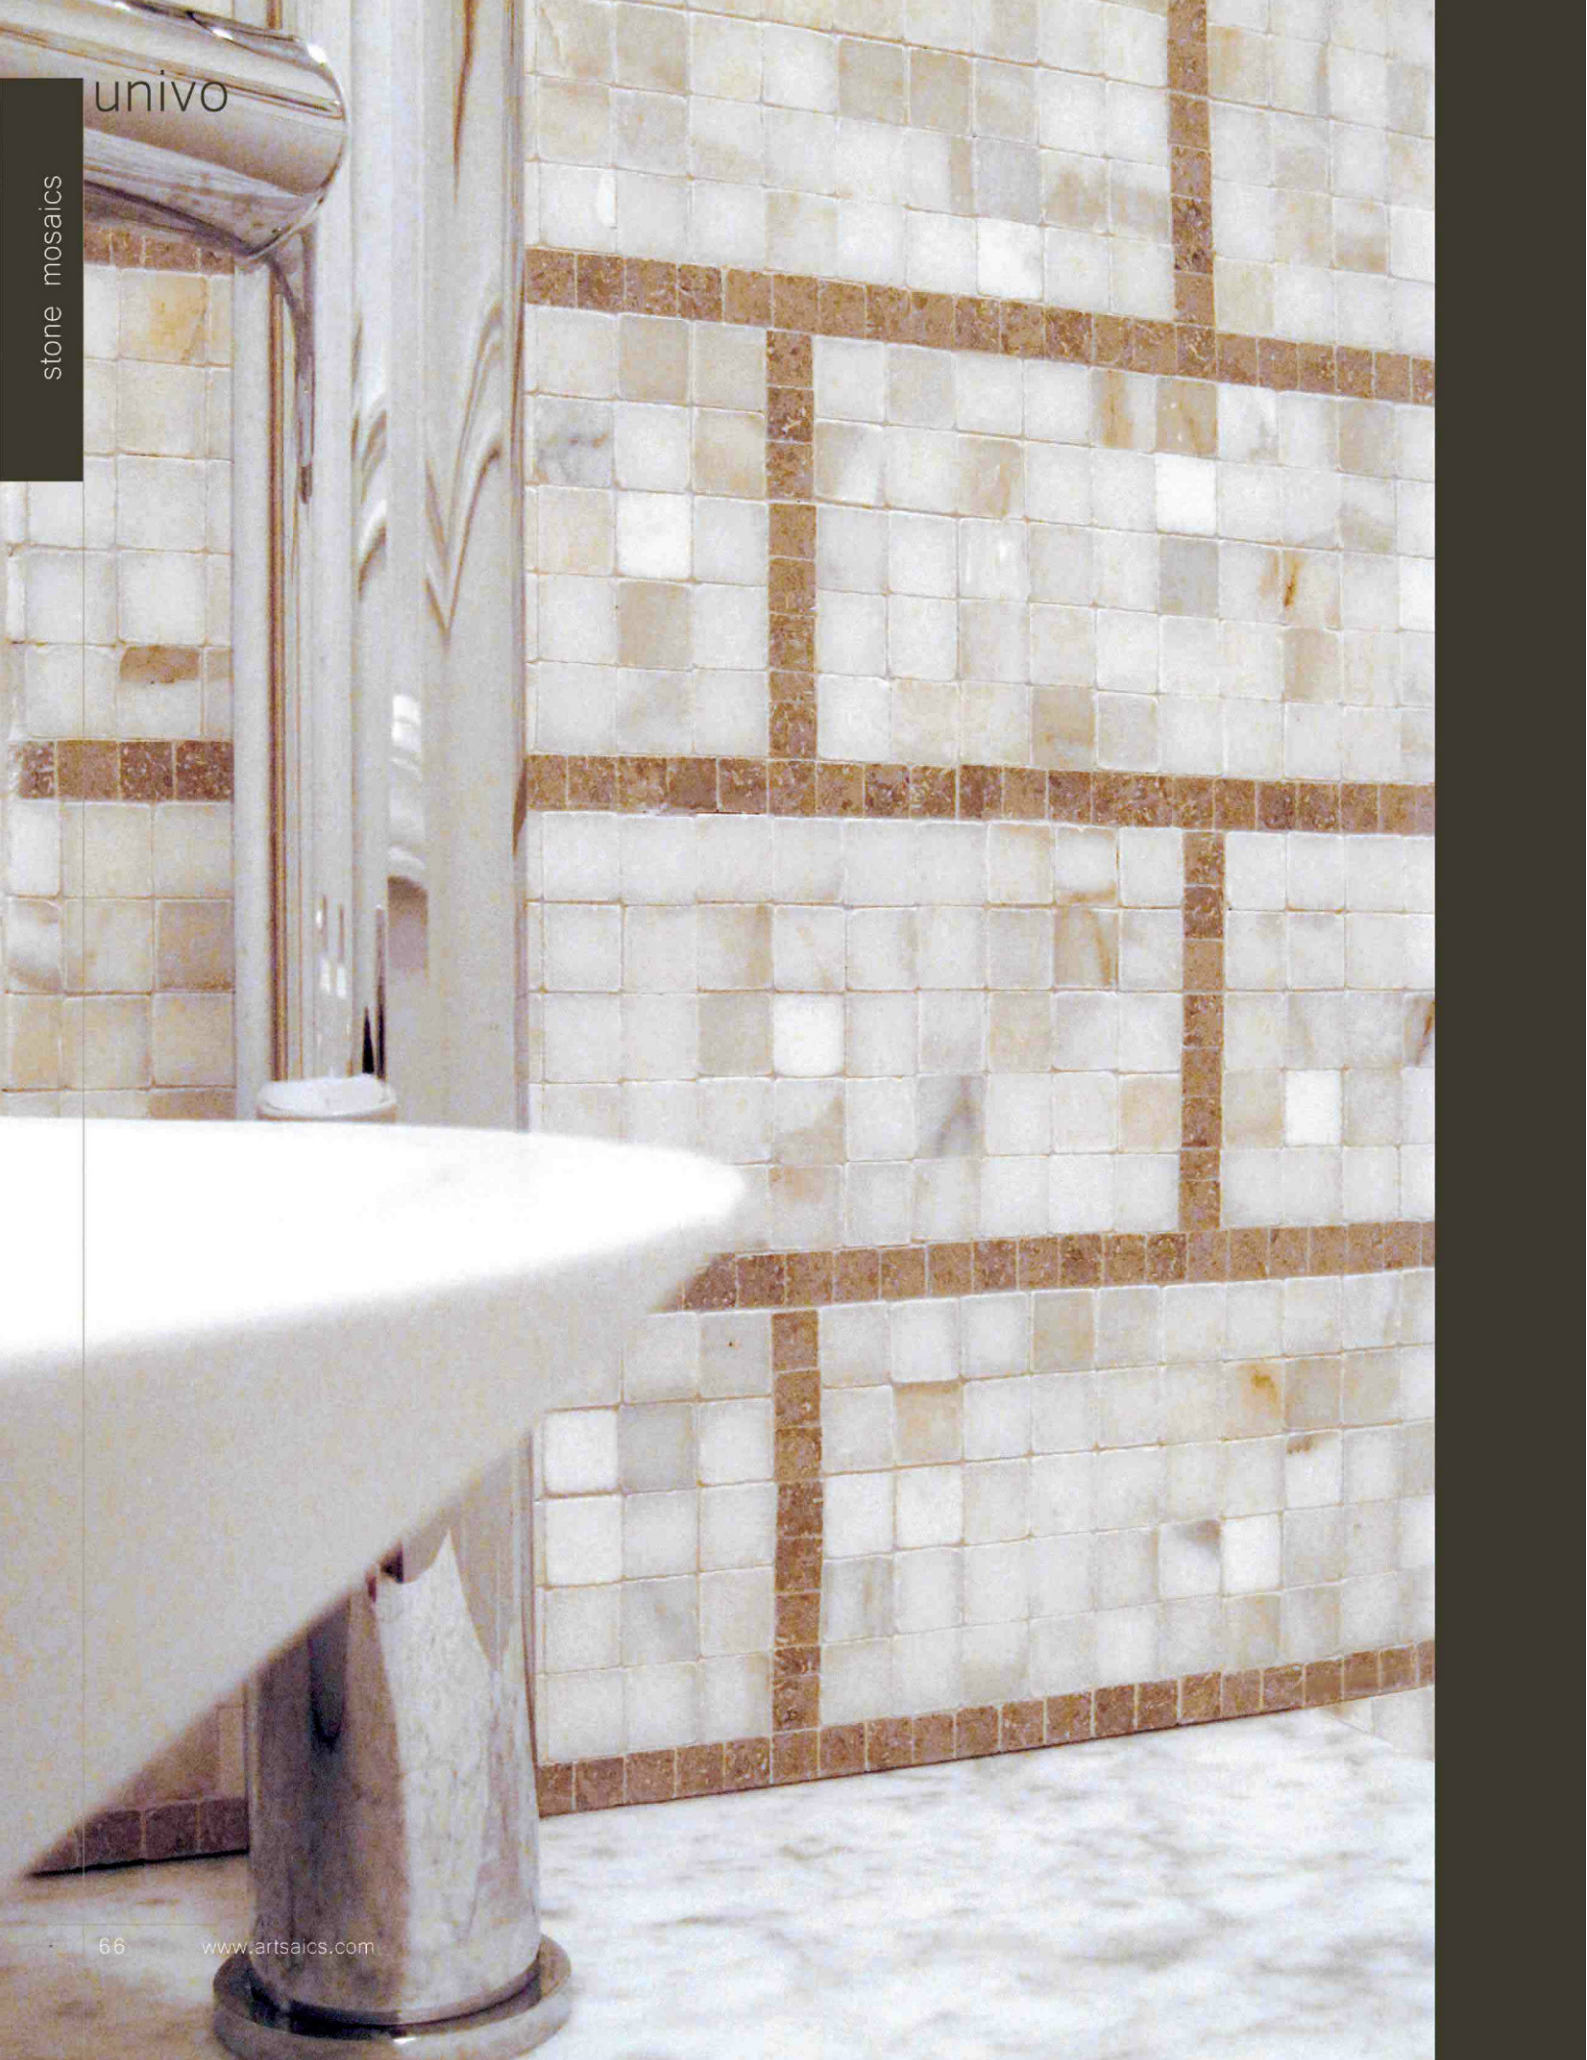

univo

stone mosaics