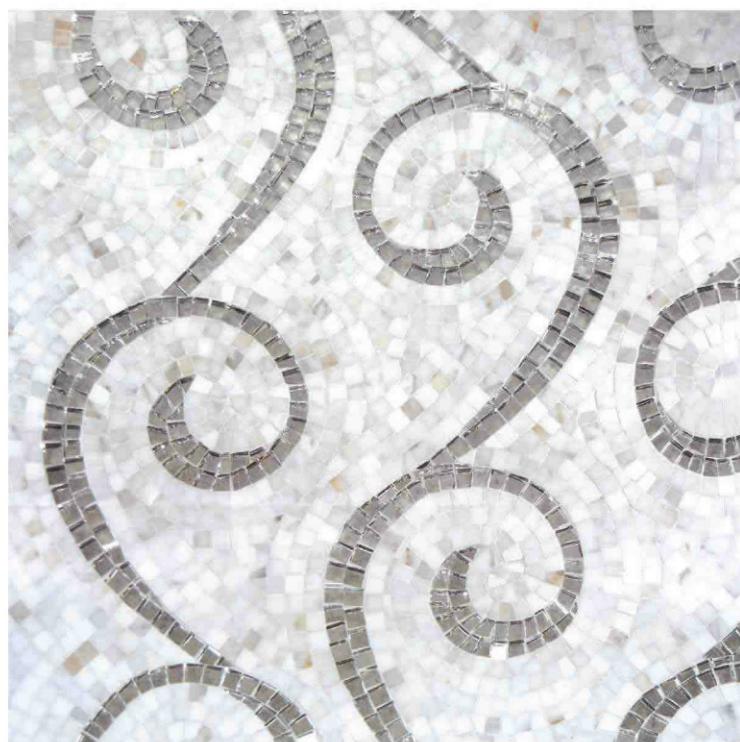

la perla™

40"x55" munna

left page, dionis pattern  
collection available in any color combination

glitz™

HAND CRAFTED STONE &  
ANTIQUÉ MIRROR MOSAICS

24"x24" kela

24"x24" dalia

collection available in any color combination  
for coordinating field sizes see page 294-299