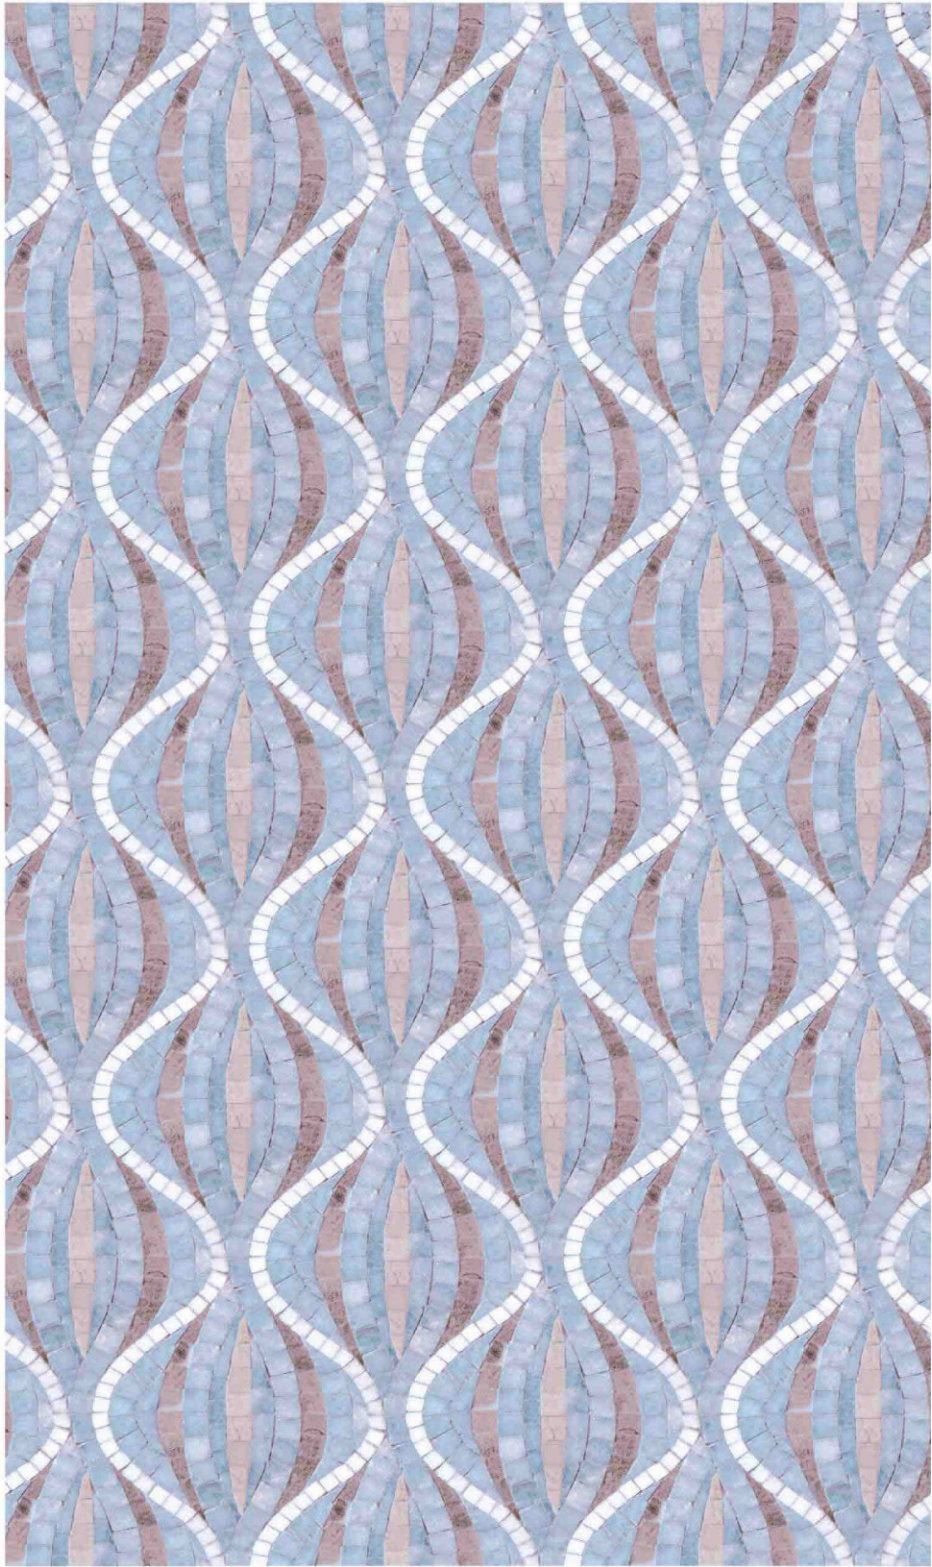

above and left page 9" tansy border  
 below right 20"x32" tansy mural  
 collection available in any color combination  
 for coordinating field sizes see page 294-299

tansy

myrrh

sorrel

oliander

neroli

collection available in any color combination  
for coordinating field sizes see page 294-299