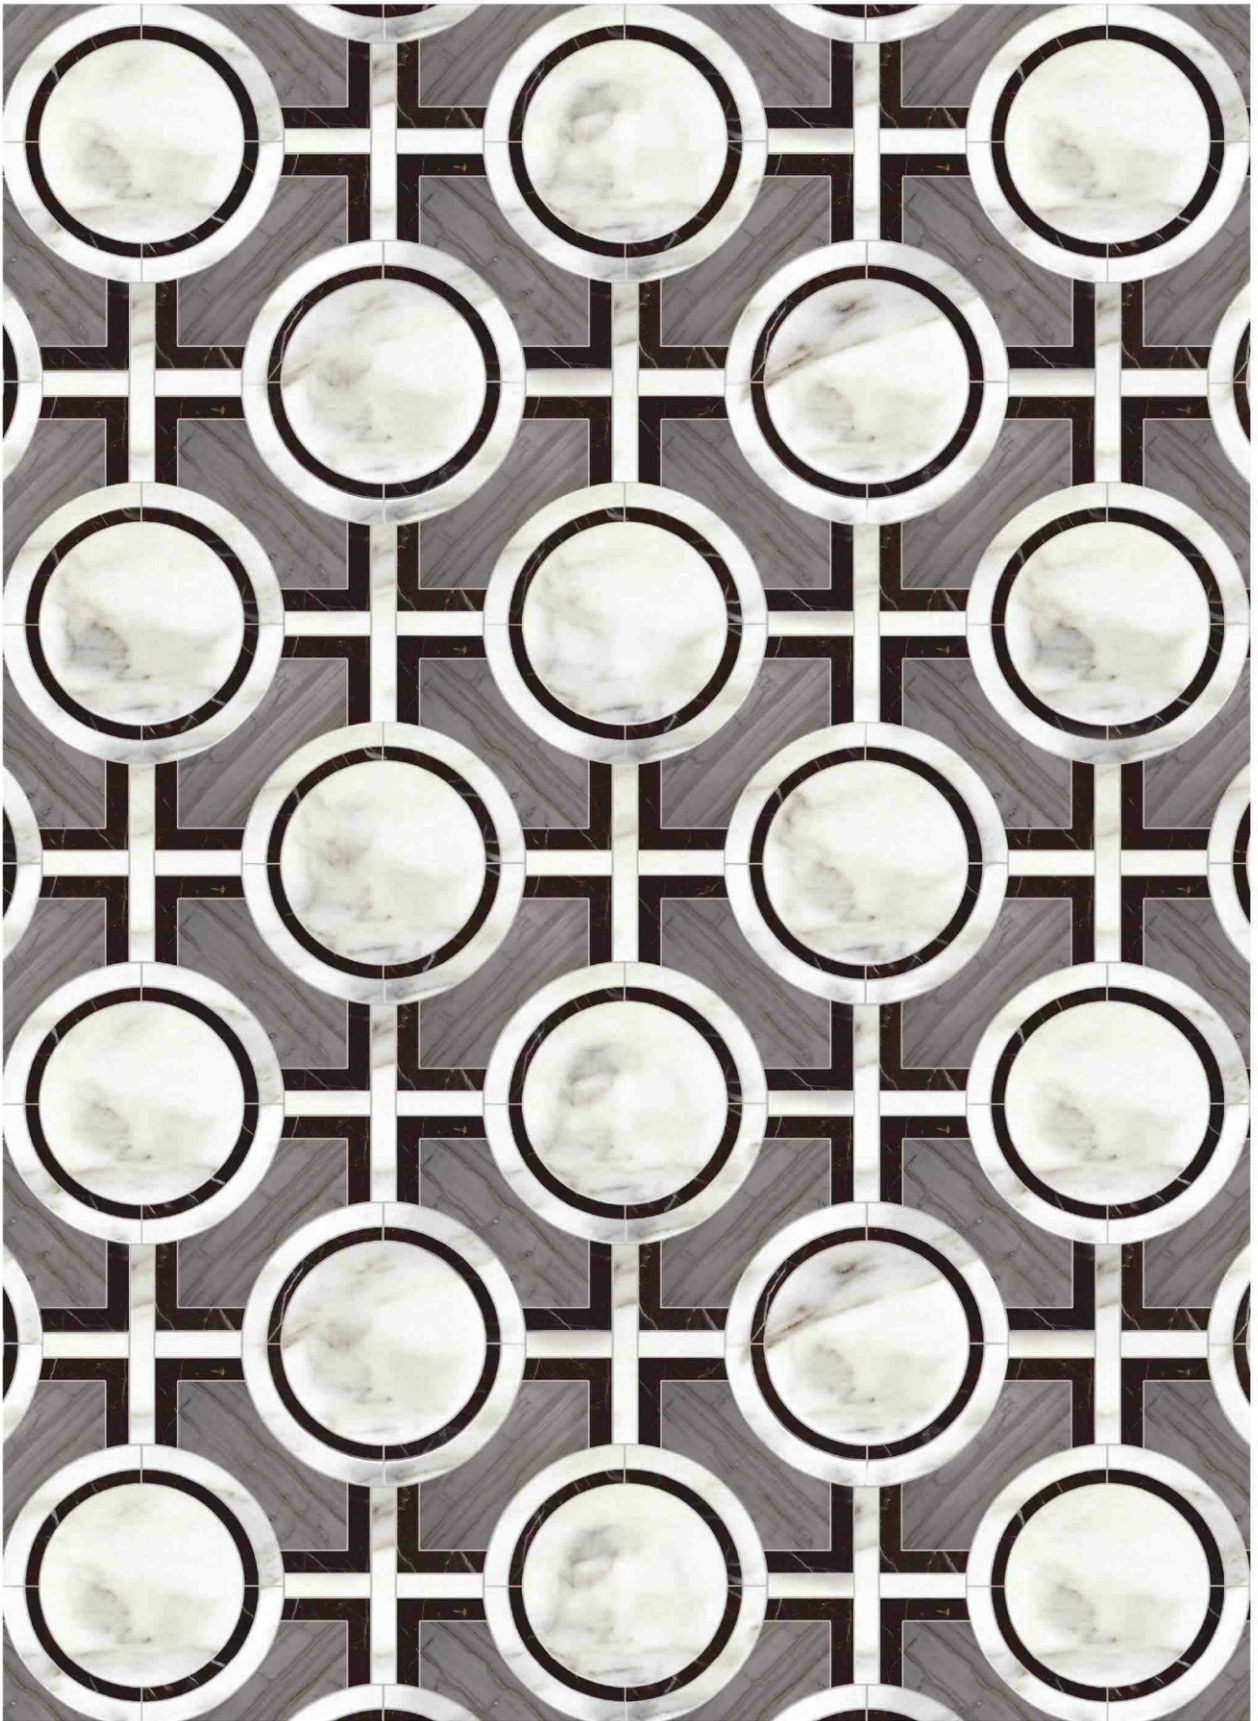

curv

cotto

scale 3/16"=1"

ascot

collection available in any color combination  
for coordinating field sizes see page 294-299

scale 3/16" = 1"

ademur

anner