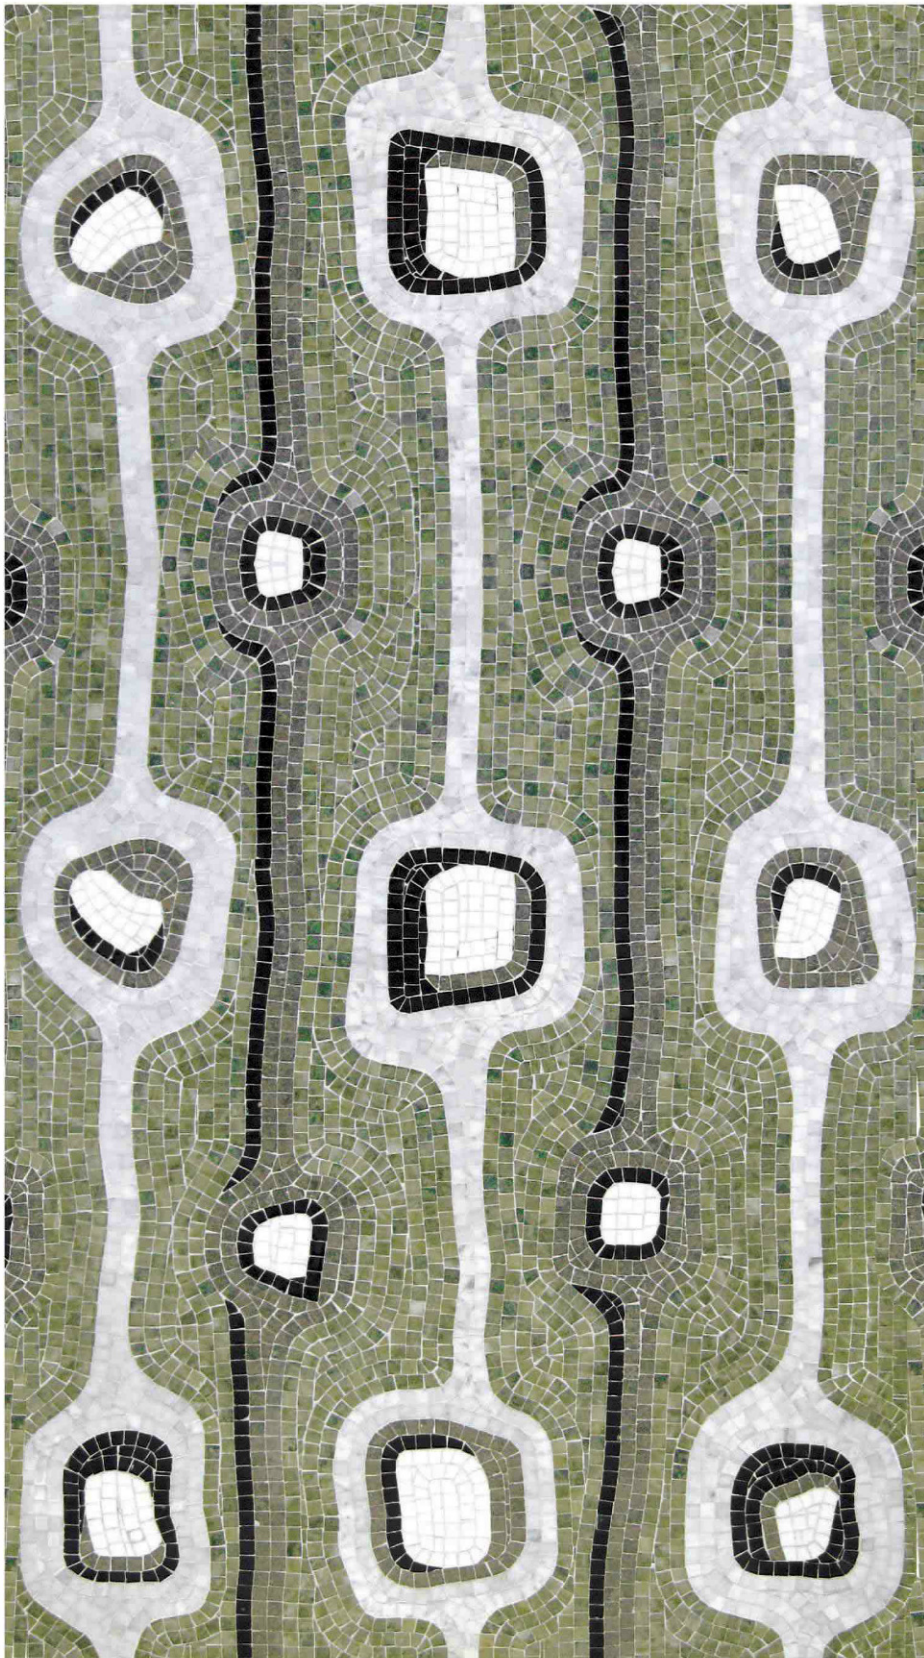

ledon

scale 3/16"=1"

zulfi

furm

left page ledon detail  
collection available in any color combination  
for coordinating field sizes see page 294-299

36"x66" arbor

collection available in any color combination  
for coordinating field sizes see page 294-299

anandale

echochic

left page anandale detail  
collection available in any color combination  
for coordinating field sizes see page 294-299