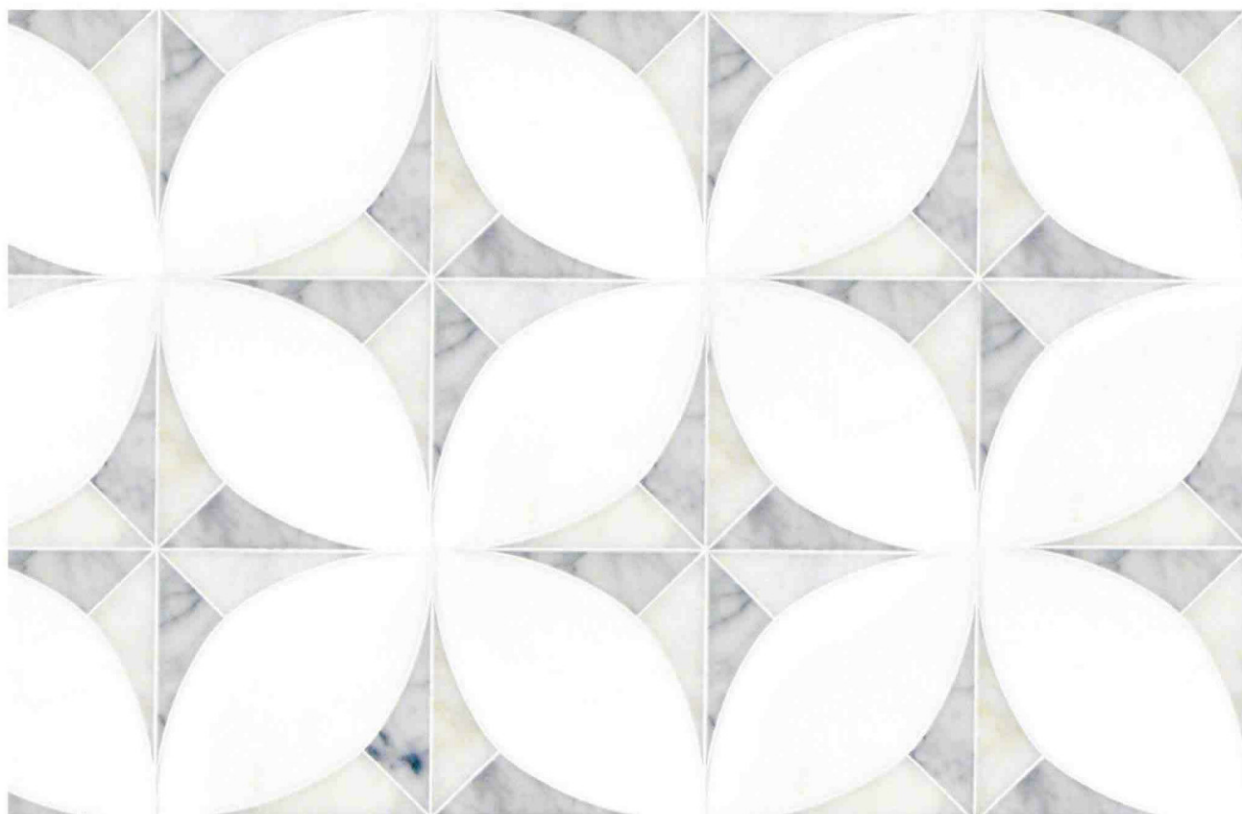

mirra

scale 3/16"=1"

ginger

orfal

orion

collection available in any color combination  
for coordinating field sizes see page 294-299

vista

scale 3/16"=1"