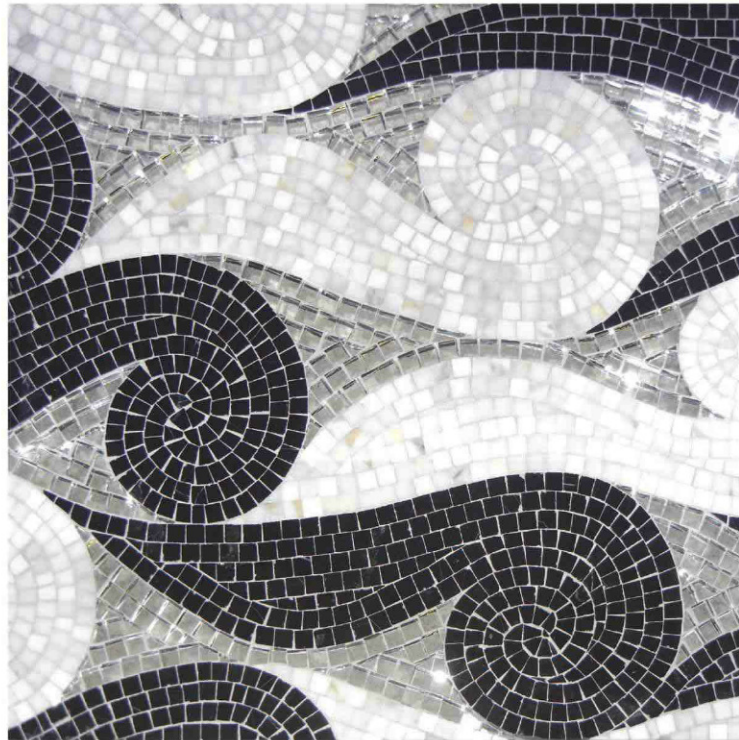

24"x24" kaden

collection available in any color combination
for coordinating field sizes see page 294-299