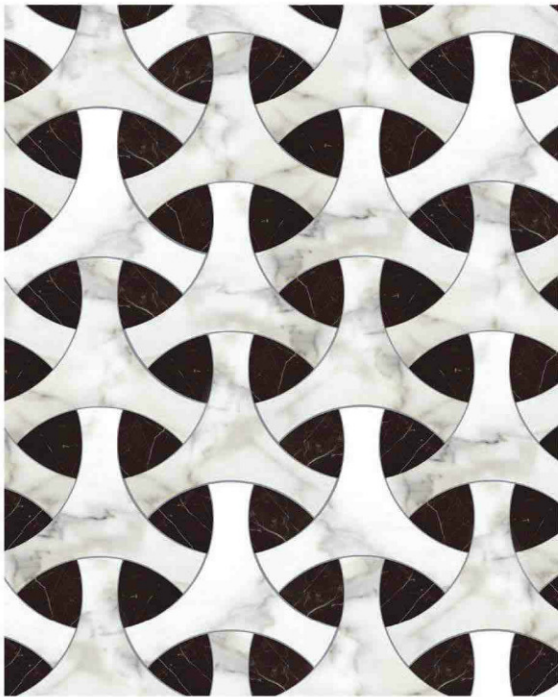

paol

collection available in any color combination
for coordinating field sizes see page 294-299