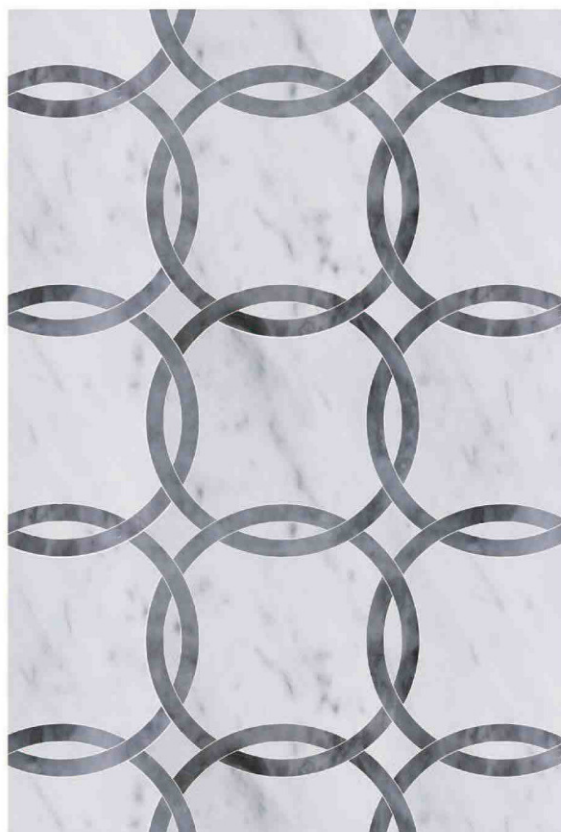

Lunne

scale 3/16" = 1"

emmo

aplia

akard

fittan

collection available in any color combination  
for coordinating field sizes see page 294-299

delli